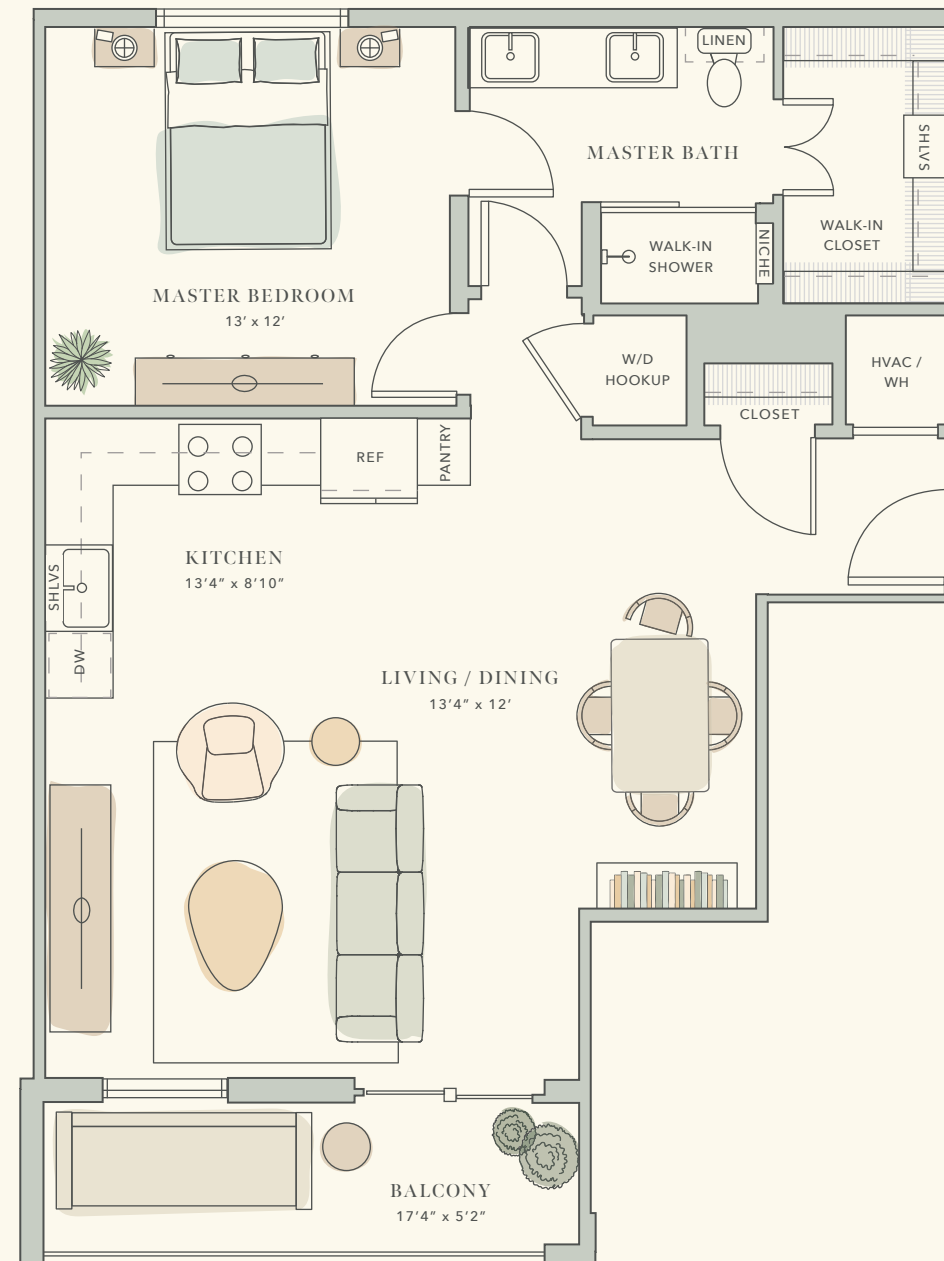

INTERIOR: 865

EXTERIOR: 85

TOTAL SF: 950

LITTLEFORDAUSTIN.COM

512.720.2223

LITTLE FORD

SOUTH CONGRESS

B1

2 BED / 2 BATH

INTERIOR: 1,121

EXTERIOR: 80

TOTAL SF: 1,201

MOCKINGBIRD LANE

LITTLEFORDAUSTIN.COM

512.720.2223

LITTLE FORD

SOUTH CONGRESS

B2-A

2 BED / 2 BATH

INTERIOR: 1,111

EXTERIOR: 157

TOTAL SF: 1,268

MOCKINGBIRD LANE

LITTLEFORDAUSTIN.COM