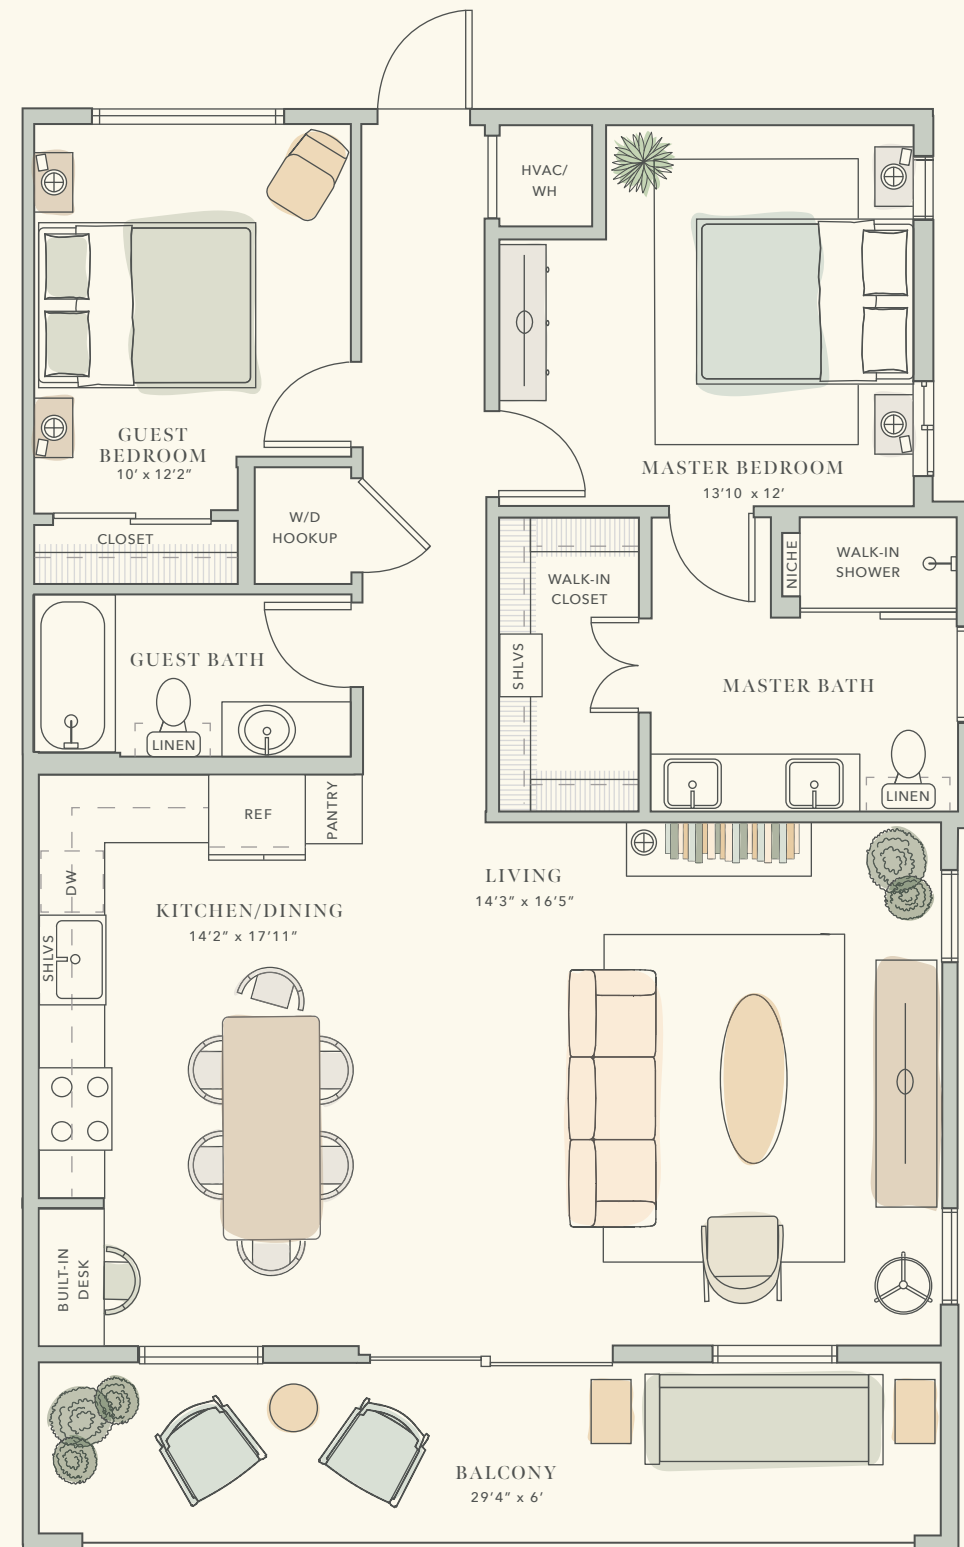

SOUTH CONGRESS

B2-A

2 BED / 2 BATH

INTERIOR: 1,111

EXTERIOR: 157

TOTAL SF: 1,268

MOCKINGBIRD LANE

LITTLEFORDAUSTIN.COM

512.720.2223

LITTLE FORD

SOUTH CONGRESS

B2-B

2 BED / 2 BATH

INTERIOR: 1,144

EXTERIOR: 176

TOTAL SF: 1,320

MOCKINGBIRD LANE

LITTLEFORDAUSTIN.COM

512.720.2223

LITTLE FORD

SOUTH CONGRESS

B3-A

2 BED / 2 BATH

INTERIOR: 1,317