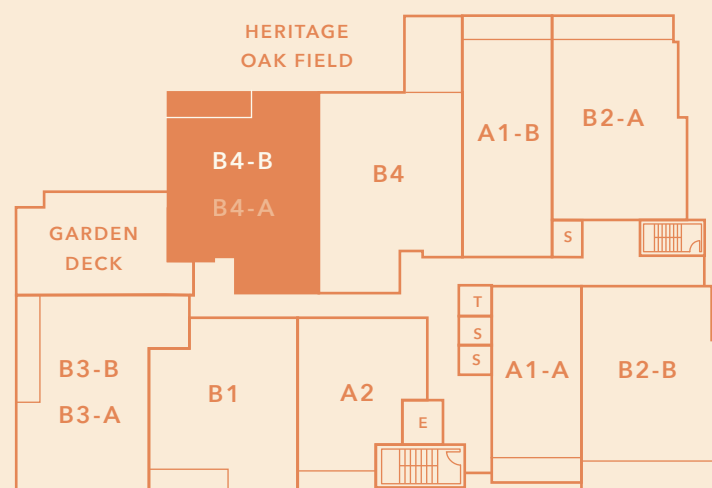

LITTLEFORDAUSTIN.COM

512.720.2223

LITTLE FORD

SOUTH CONGRESS

B4-B

2 BED / 2 BATH / STUDY

INTERIOR: 1,321

EXTERIOR: 86

TOTAL SF: 1,407

MOCKINGBIRD LANE

LITTLEFORDAUSTIN.COM

512.720.2223

LITTLE FORD

SOUTH CONGRESS

A2

1 BED / 1 BATH