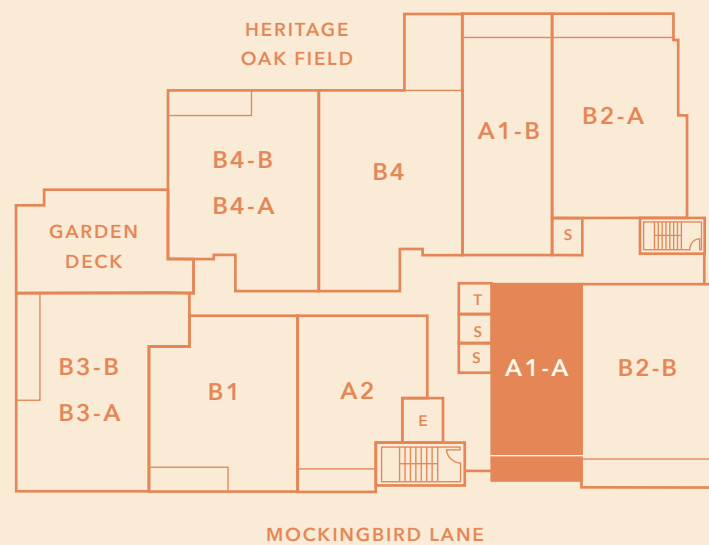

LITTLE FORD

SOUTH CONGRESS

A1-A

1 BED / 1 BATH

INTERIOR: 766

EXTERIOR: 100

TOTAL SF: 866

LITTLEFORDAUSTIN.COM

512.720.2223

LITTLE FORD

SOUTH CONGRESS

A1-B

1 BED / 1 BATH

INTERIOR: 945

EXTERIOR: 117

TOTAL SF: 1,062