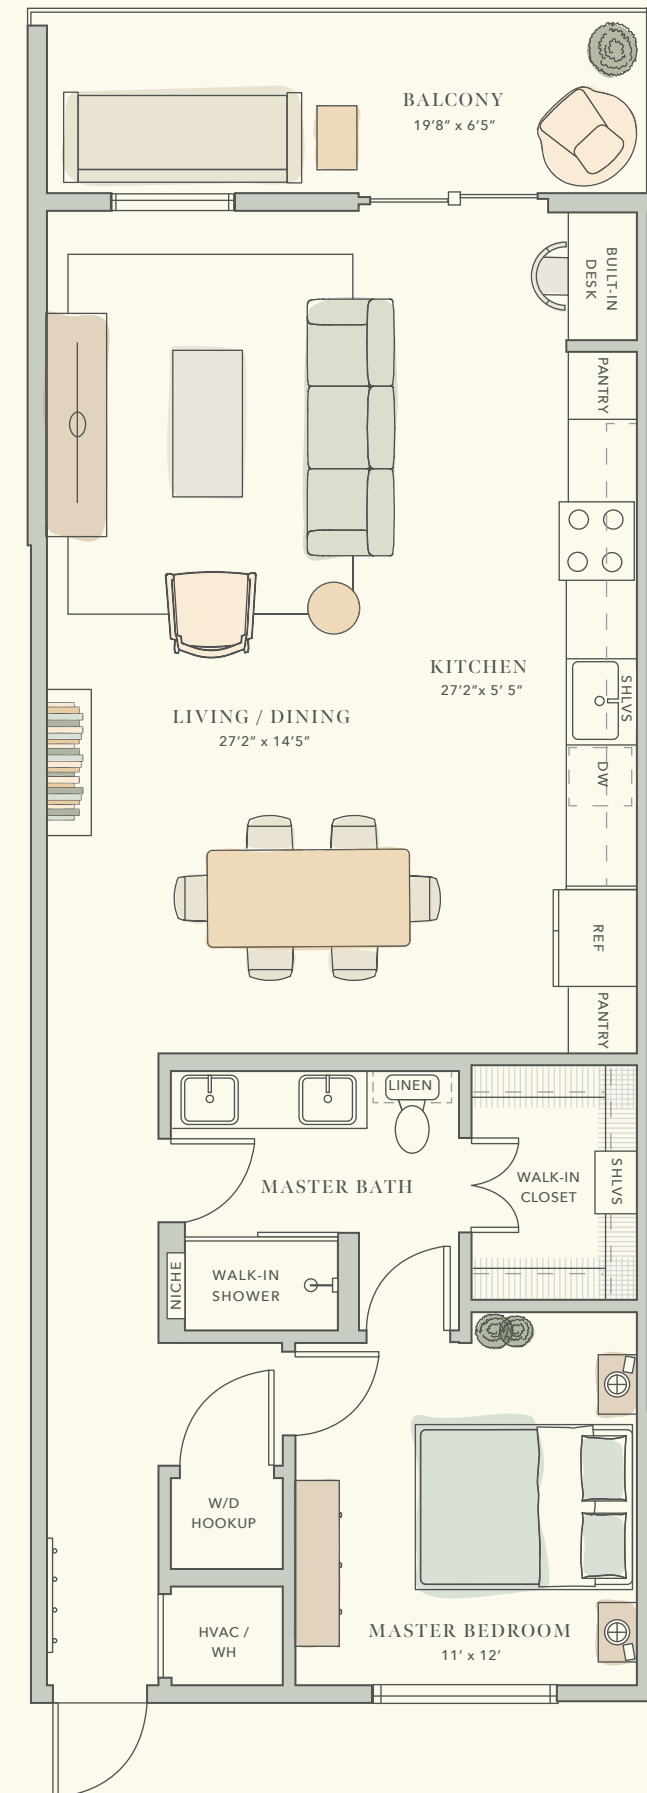

LITTLE FORD

SOUTH CONGRESS

A1-A

1 BED / 1 BATH

INTERIOR: 766

EXTERIOR: 100

TOTAL SF: 866

LITTLEFORDAUSTIN.COM

512.720.2223

LITTLE FORD

SOUTH CONGRESS

A1-B

1 BED / 1 BATH

INTERIOR: 945

EXTERIOR: 117

TOTAL SF: 1,062

LITTLEFORDAUSTIN.COM

512.720.2223

LITTLE FORD

SOUTH CONGRESS

B4-B

2 BED / 2 BATH / STUDY

INTERIOR: 1,321

EXTERIOR: 86

TOTAL SF: 1,407

MOCKINGBIRD LANE

LITTLEFORDAUSTIN.COM

512.720.2223

LITTLE FORD

SOUTH CONGRESS

A2

1 BED / 1 BATH