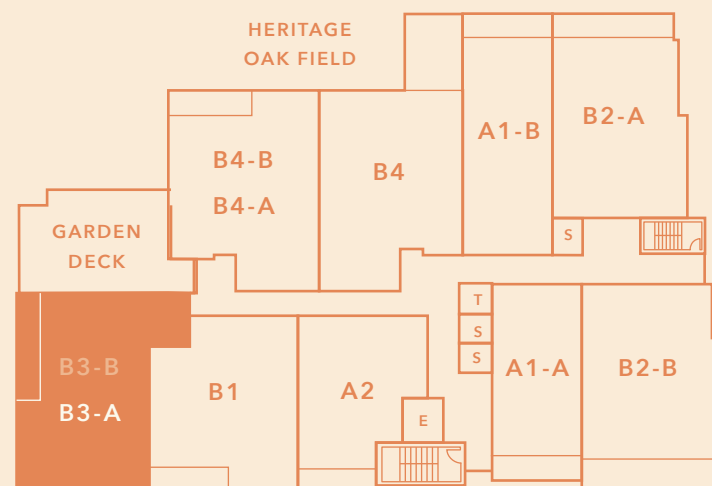

MOCKINGBIRD LANE

LITTLEFORDAUSTIN.COM

512.720.2223

LITTLE FORD

SOUTH CONGRESS

B3-A

2 BED / 2 BATH

INTERIOR: 1,317

EXTERIOR: 117

TOTAL SF: 1,437

MOCKINGBIRD LANE

LITTLEFORDAUSTIN.COM

512.720.2223

LITTLE FORD

SOUTH CONGRESS

B4