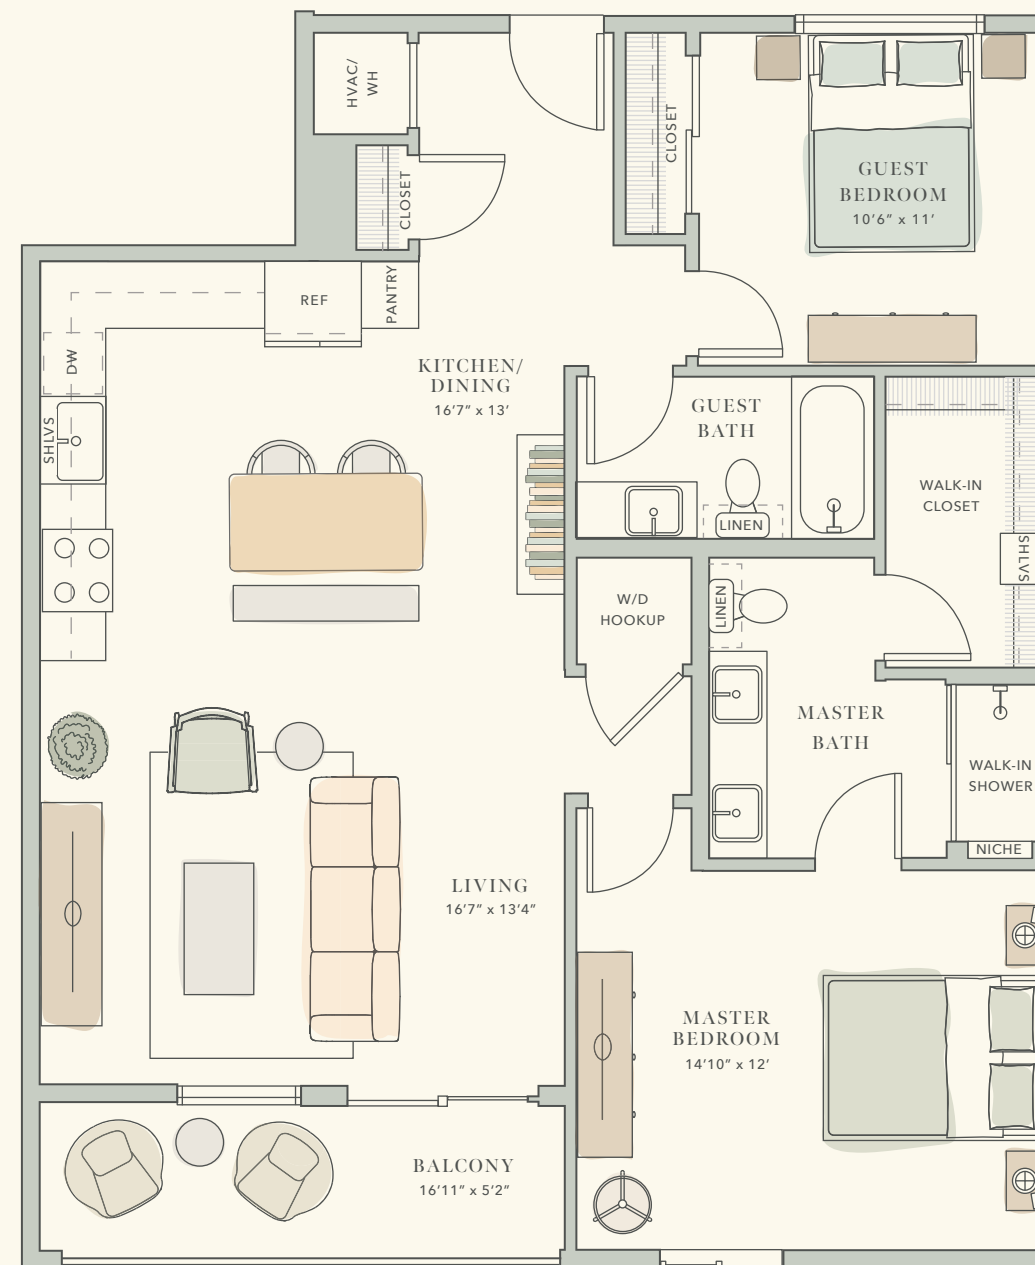

2 BED / 2 BATH

INTERIOR: 1,121

EXTERIOR: 80

TOTAL SF: 1,201

MOCKINGBIRD LANE

LITTLEFORDAUSTIN.COM

512.720.2223

LITTLE FORD

SOUTH CONGRESS

B2-A

2 BED / 2 BATH

INTERIOR: 1,111

EXTERIOR: 157

TOTAL SF: 1,268

MOCKINGBIRD LANE

LITTLEFORDAUSTIN.COM

512.720.2223

LITTLE FORD

SOUTH CONGRESS

B2-B

2 BED / 2 BATH

INTERIOR: 1,144

EXTERIOR: 176

TOTAL SF: 1,320