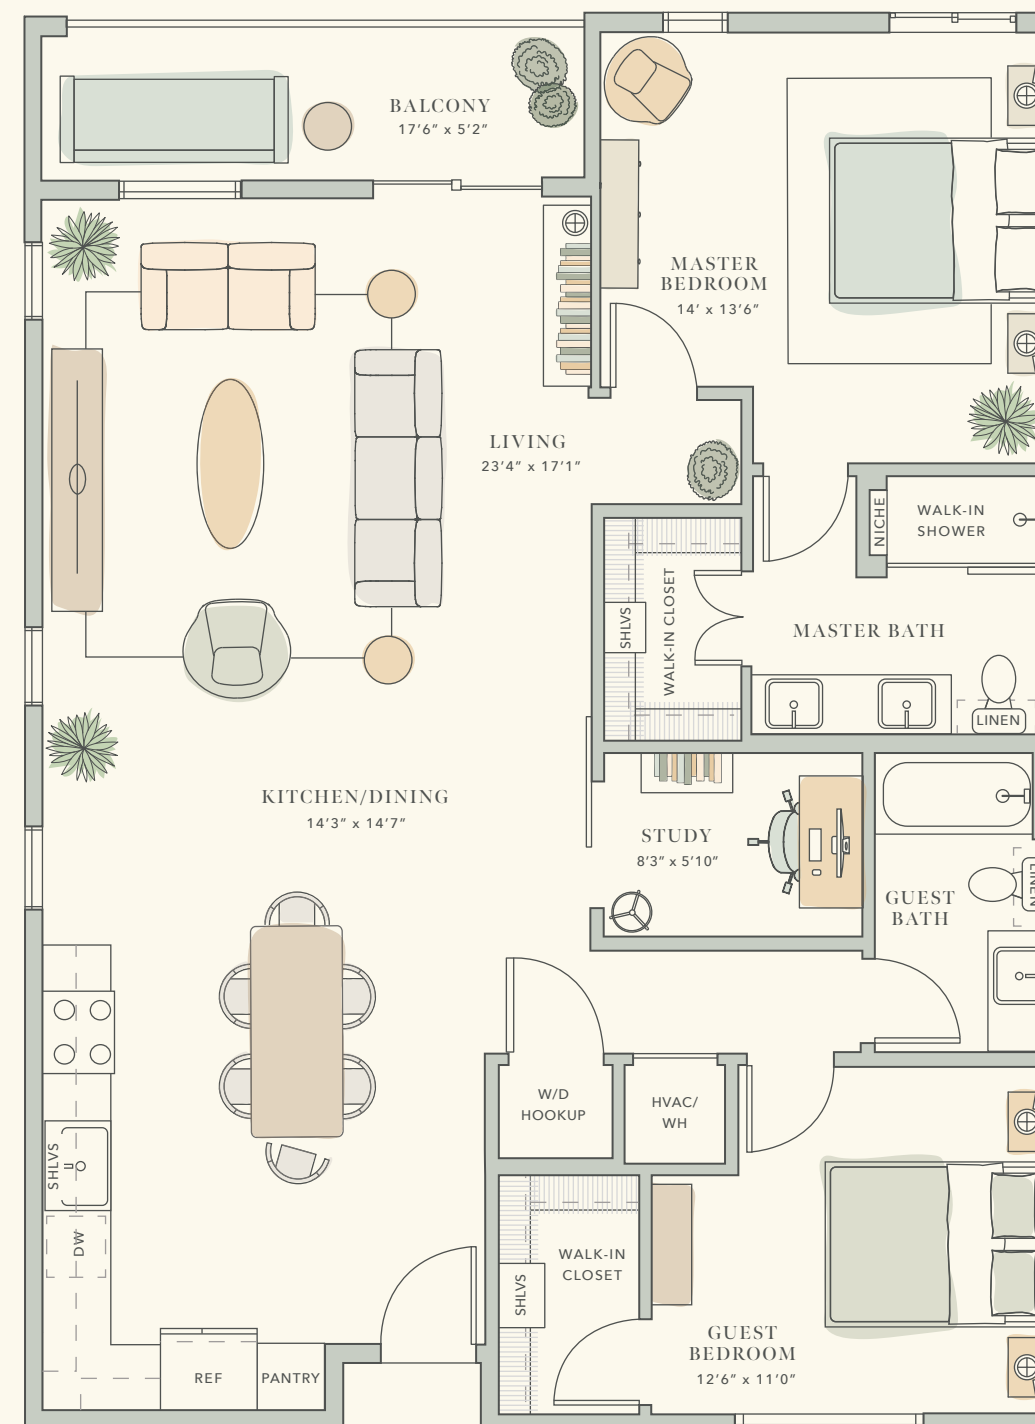

LITTLE FORD

SOUTH CONGRESS

A1-A

1 BED / 1 BATH

INTERIOR: 766

EXTERIOR: 100

TOTAL SF: 866

LITTLEFORDAUSTIN.COM

512.720.2223

LITTLE FORD

SOUTH CONGRESS

A1-B

1 BED / 1 BATH

INTERIOR: 945

EXTERIOR: 117

TOTAL SF: 1,062

LITTLEFORDAUSTIN.COM

512.720.2223

LITTLE FORD

SOUTH CONGRESS

B4-B

2 BED / 2 BATH / STUDY

INTERIOR: 1,321

EXTERIOR: 86

TOTAL SF: 1,407

MOCKINGBIRD LANE

LITTLEFORDAUSTIN.COM

512.720.2223

LITTLE FORD

SOUTH CONGRESS

A2

1 BED / 1 BATH