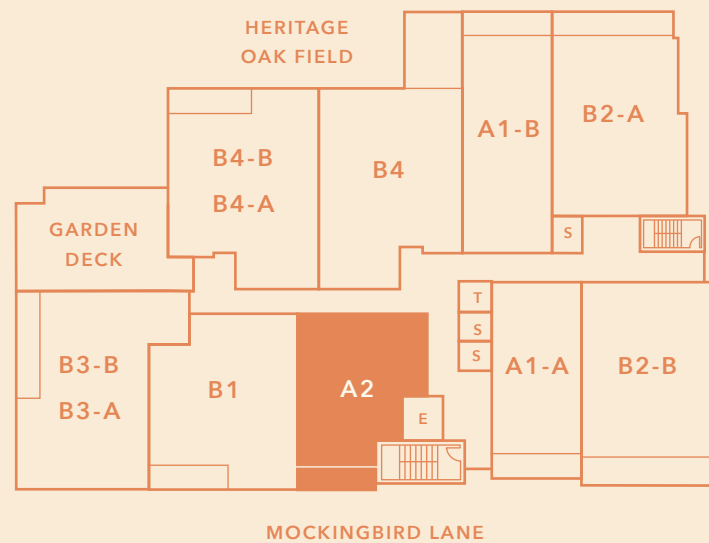

TOTAL SF: 1,407

MOCKINGBIRD LANE

LITTLEFORDAUSTIN.COM

512.720.2223

LITTLE FORD

SOUTH CONGRESS

A2

1 BED / 1 BATH

INTERIOR: 865

EXTERIOR: 85

TOTAL SF: 950

LITTLEFORDAUSTIN.COM

512.720.2223

LITTLE FORD

SOUTH CONGRESS

B1