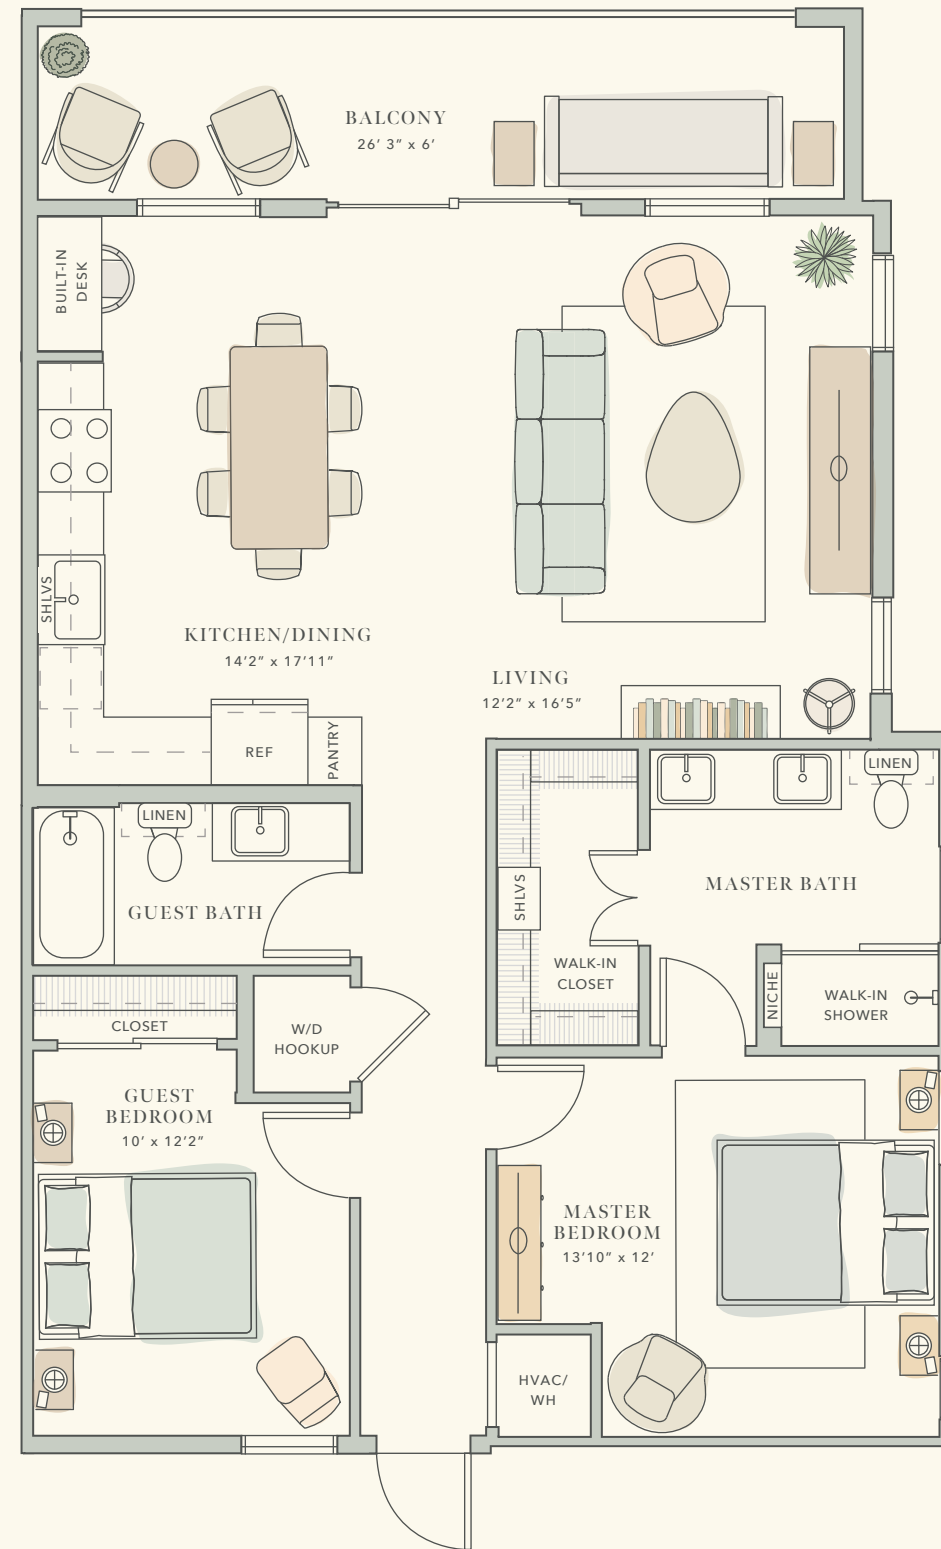

SOUTH CONGRESS

B2-A

2 BED / 2 BATH

INTERIOR: 1,111

EXTERIOR: 157

TOTAL SF: 1,268

MOCKINGBIRD LANE

LITTLEFORDAUSTIN.COM

512.720.2223

LITTLE FORD

SOUTH CONGRESS

B2-B

2 BED / 2 BATH

INTERIOR: 1,144

EXTERIOR: 176

TOTAL SF: 1,320

MOCKINGBIRD LANE

LITTLEFORDAUSTIN.COM

512.720.2223

LITTLE FORD

SOUTH CONGRESS

B3-A

2 BED / 2 BATH

INTERIOR: 1,317