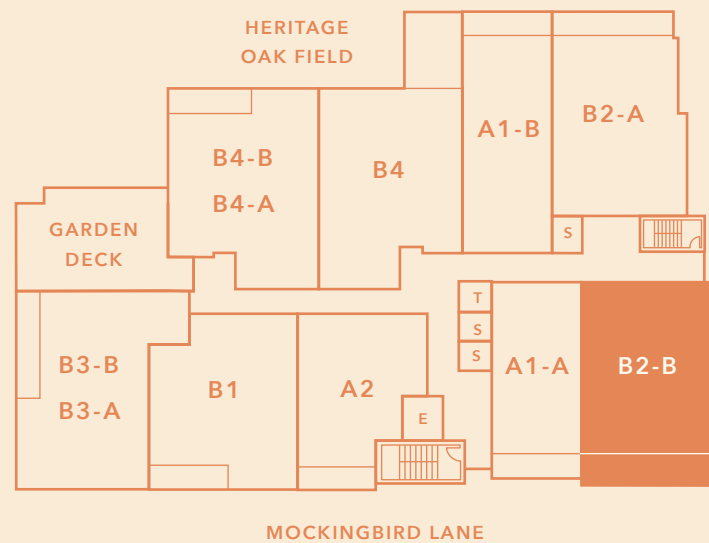

SOUTH CONGRESS

B2-A

2 BED / 2 BATH

INTERIOR: 1,111

EXTERIOR: 157

TOTAL SF: 1,268

MOCKINGBIRD LANE

LITTLEFORDAUSTIN.COM

512.720.2223

LITTLE FORD

SOUTH CONGRESS

B2-B

2 BED / 2 BATH

INTERIOR: 1,144

EXTERIOR: 176

TOTAL SF: 1,320

MOCKINGBIRD LANE

LITTLEFORDAUSTIN.COM

512.720.2223

LITTLE FORD

SOUTH CONGRESS

B3-A

2 BED / 2 BATH

INTERIOR: 1,317