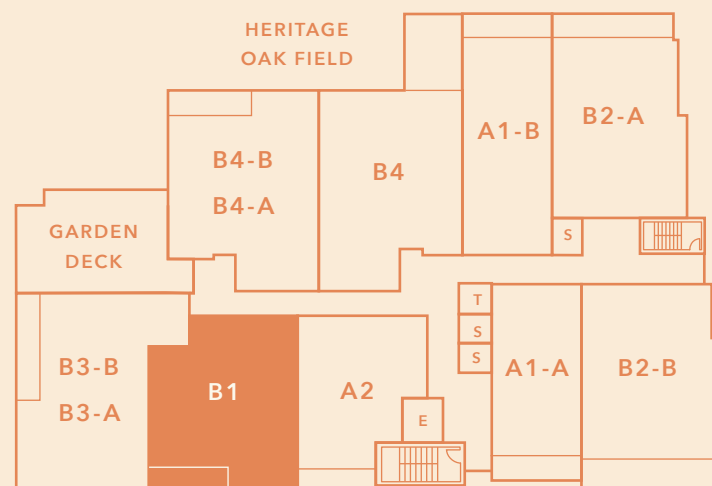

INTERIOR: 865

EXTERIOR: 85

TOTAL SF: 950

LITTLEFORDAUSTIN.COM

512.720.2223

LITTLE FORD

SOUTH CONGRESS

B1

2 BED / 2 BATH

INTERIOR: 1,121

EXTERIOR: 80

TOTAL SF: 1,201

MOCKINGBIRD LANE

LITTLEFORDAUSTIN.COM

512.720.2223

LITTLE FORD

SOUTH CONGRESS

B2-A

2 BED / 2 BATH

INTERIOR: 1,111

EXTERIOR: 157

TOTAL SF: 1,268

MOCKINGBIRD LANE

LITTLEFORDAUSTIN.COM