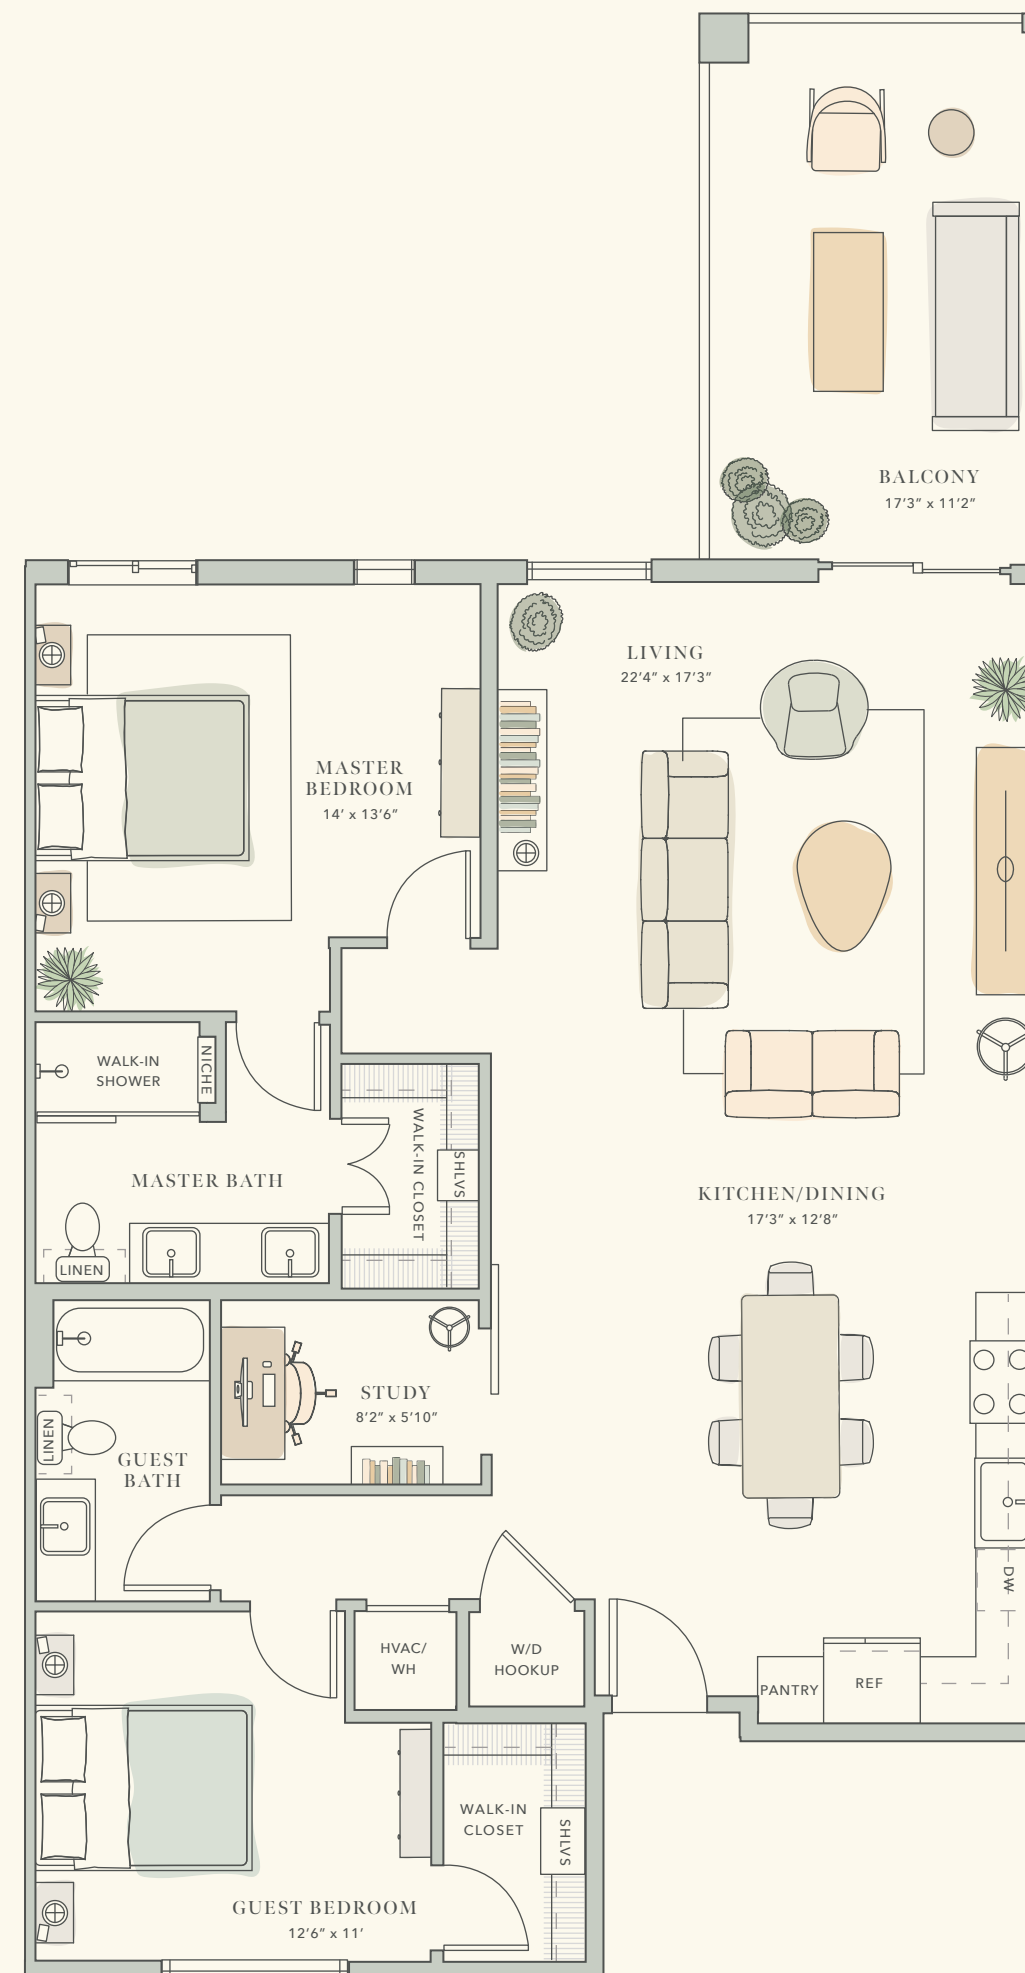

EXTERIOR: 117

TOTAL SF: 1,437

MOCKINGBIRD LANE

LITTLEFORDAUSTIN.COM

512.720.2223

LITTLE FORD

SOUTH CONGRESS

B4

2 BED / 2 BATH / STUDY

INTERIOR: 1,314

EXTERIOR: 187

TOTAL SF: 1,501

LITTLEFORDAUSTIN.COM

512.720.2223

Information is subject to change. Marketing by Brandon Miller Group.

LITTLE FORD

SOUTH CONGRESS

B4-A

2 BED / 2 BATH / STUDY

INTERIOR: 1,224

EXTERIOR: 86

TOTAL SF: 1,310

MOCKINGBIRD LANE

LITTLEFORDAUSTIN.COM