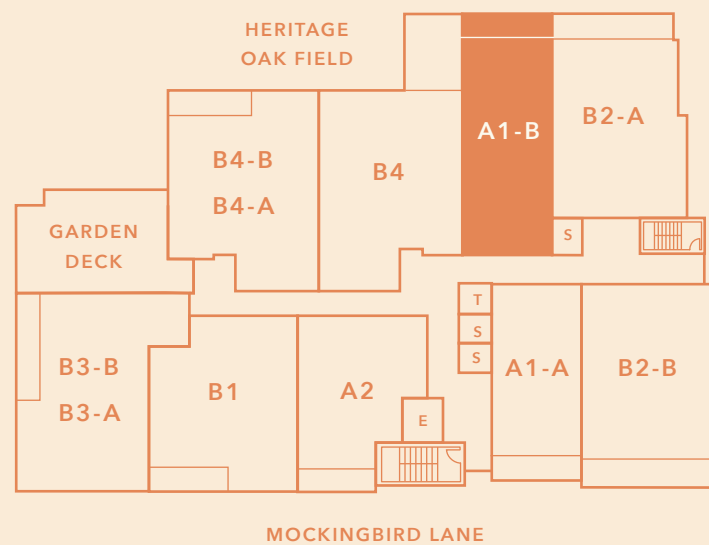

LITTLE FORD

SOUTH CONGRESS

A1-A

1 BED / 1 BATH

INTERIOR: 766

EXTERIOR: 100

TOTAL SF: 866

LITTLEFORDAUSTIN.COM

512.720.2223

LITTLE FORD

SOUTH CONGRESS

A1-B

1 BED / 1 BATH

INTERIOR: 945

EXTERIOR: 117

TOTAL SF: 1,062

LITTLEFORDAUSTIN.COM

512.720.2223

LITTLE FORD

SOUTH CONGRESS

B4-B

2 BED / 2 BATH / STUDY

INTERIOR: 1,321

EXTERIOR: 86