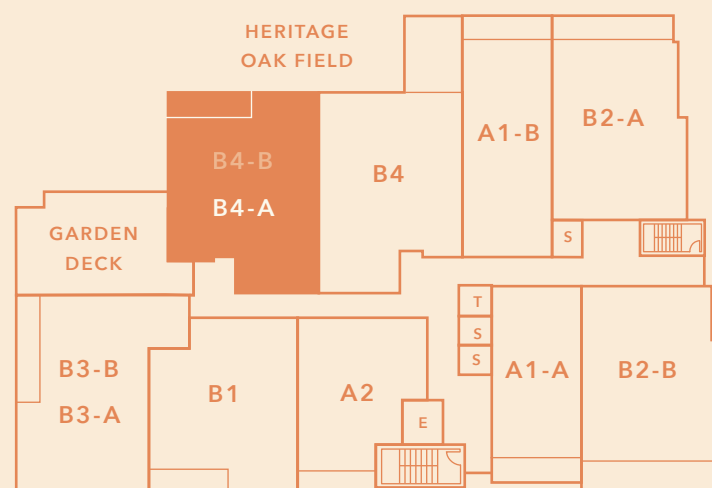

SOUTH CONGRESS

B4-A

2 BED / 2 BATH / STUDY

INTERIOR: 1,224

EXTERIOR: 86

TOTAL SF: 1,310

MOCKINGBIRD LANE

LITTLEFORDAUSTIN.COM