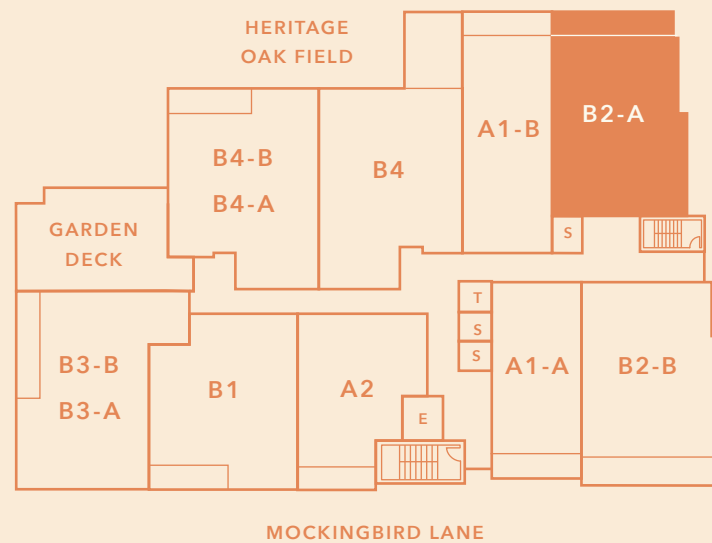

SOUTH CONGRESS

B2-A

2 BED / 2 BATH

INTERIOR: 1,111

EXTERIOR: 157

TOTAL SF: 1,268

MOCKINGBIRD LANE

LITTLEFORDAUSTIN.COM

512.720.2223

LITTLE FORD

SOUTH CONGRESS

B2-B

2 BED / 2 BATH

INTERIOR: 1,144

EXTERIOR: 176

TOTAL SF: 1,320