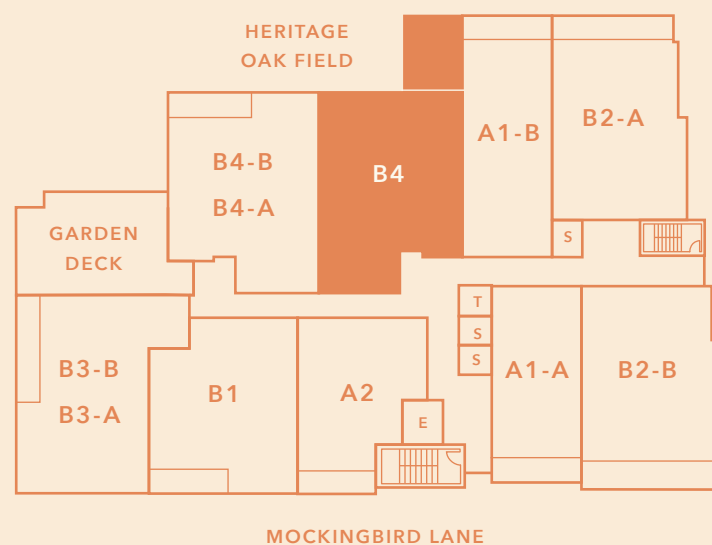

LITTLE FORD

SOUTH CONGRESS

B4

2 BED / 2 BATH / STUDY

INTERIOR: 1,314

EXTERIOR: 187

TOTAL SF: 1,501

LITTLEFORDAUSTIN.COM

512.720.2223