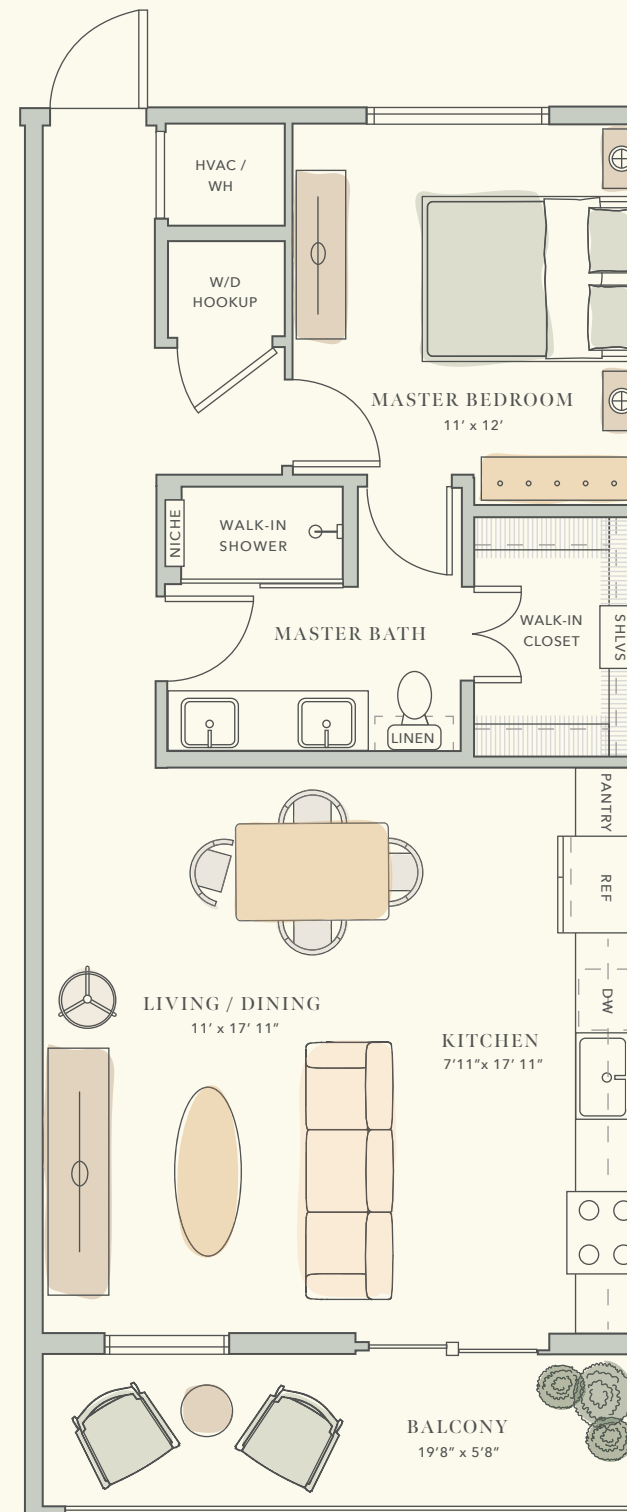

LITTLE FORD

SOUTH CONGRESS

A1-A

1 BED / 1 BATH

INTERIOR: 766

EXTERIOR: 100

TOTAL SF: 866

LITTLEFORDAUSTIN.COM

512.720.2223

LITTLE FORD

SOUTH CONGRESS

A1-B

1 BED / 1 BATH

INTERIOR: 945

EXTERIOR: 117

TOTAL SF: 1,062

LITTLEFORDAUSTIN.COM

512.720.2223

LITTLE FORD

SOUTH CONGRESS

B4-B

2 BED / 2 BATH / STUDY

INTERIOR: 1,321

EXTERIOR: 86

TOTAL SF: 1,407

MOCKINGBIRD LANE

LITTLEFORDAUSTIN.COM

512.720.2223

LITTLE FORD

SOUTH CONGRESS

A2

1 BED / 1 BATH