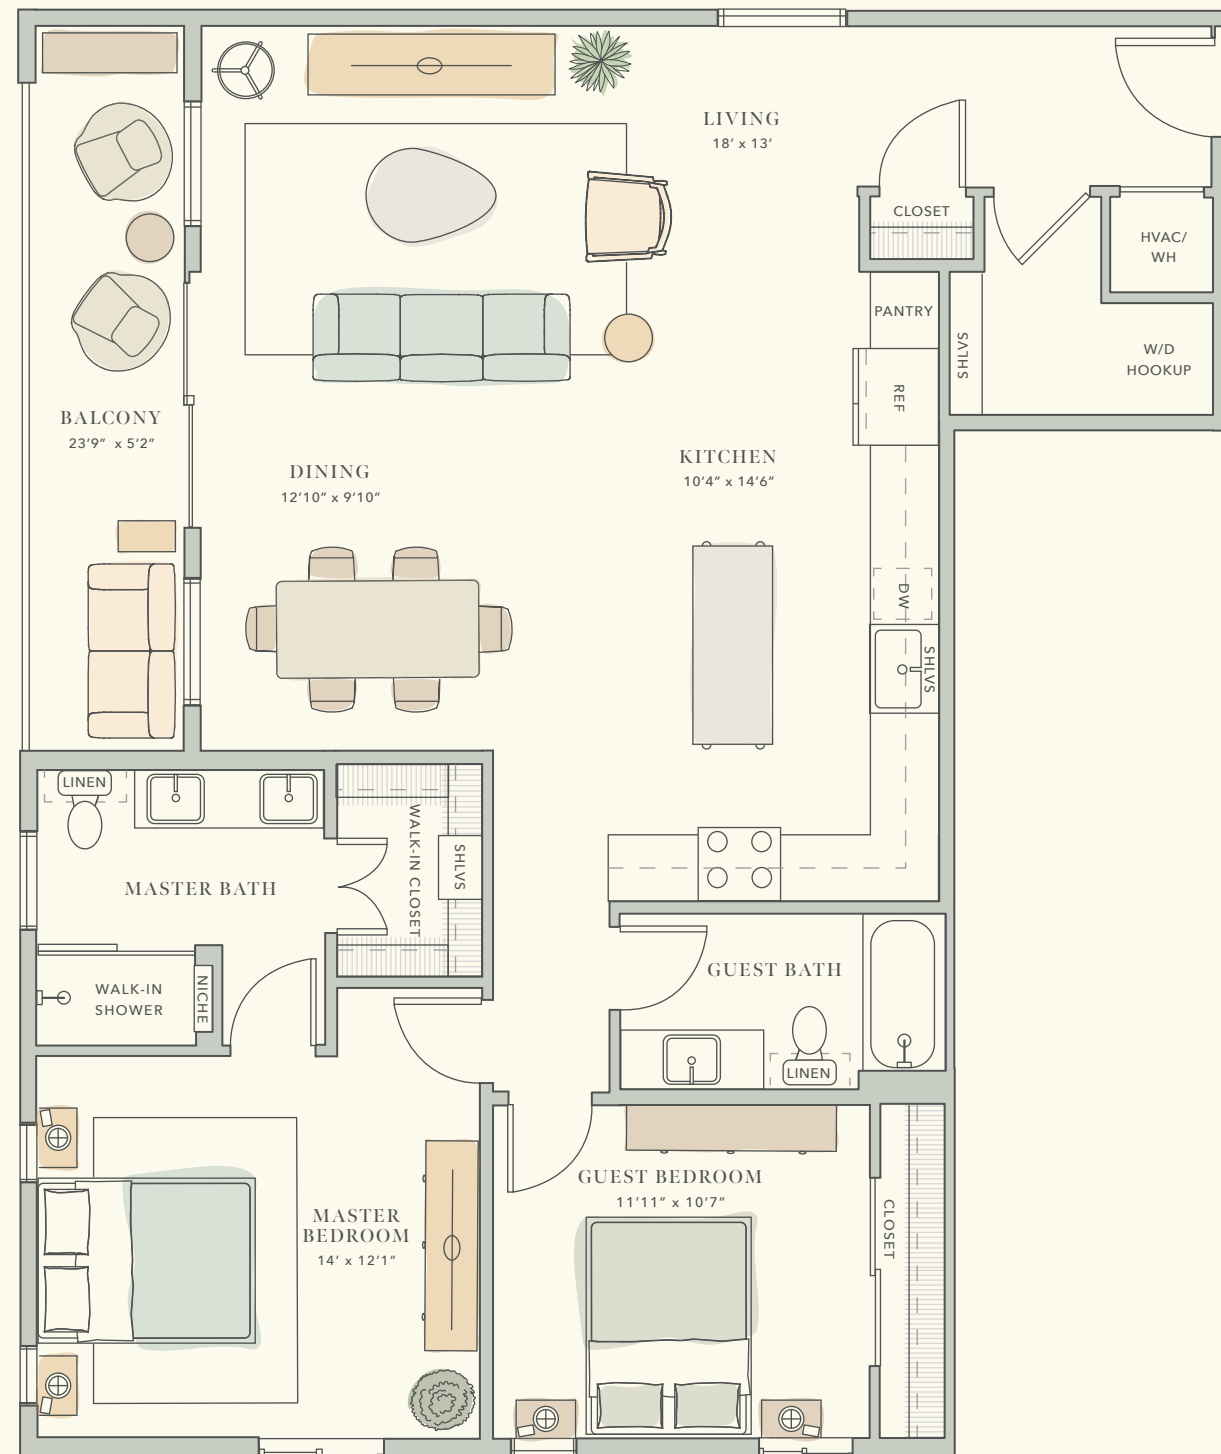

MOCKINGBIRD LANE

LITTLEFORDAUSTIN.COM

512.720.2223

LITTLE FORD

SOUTH CONGRESS

B3-A

2 BED / 2 BATH

INTERIOR: 1,317

EXTERIOR: 117

TOTAL SF: 1,437

MOCKINGBIRD LANE

LITTLEFORDAUSTIN.COM

512.720.2223

LITTLE FORD

SOUTH CONGRESS

B4

2 BED / 2 BATH / STUDY

INTERIOR: 1,314

EXTERIOR: 187

TOTAL SF: 1,501

LITTLEFORDAUSTIN.COM

512.720.2223

Information is subject to change. Marketing by Brandon Miller Group.

LITTLE FORD

SOUTH CONGRESS

B4-A

2 BED / 2 BATH / STUDY

INTERIOR: 1,224

EXTERIOR: 86

TOTAL SF: 1,310

MOCKINGBIRD LANE

LITTLEFORDAUSTIN.COM